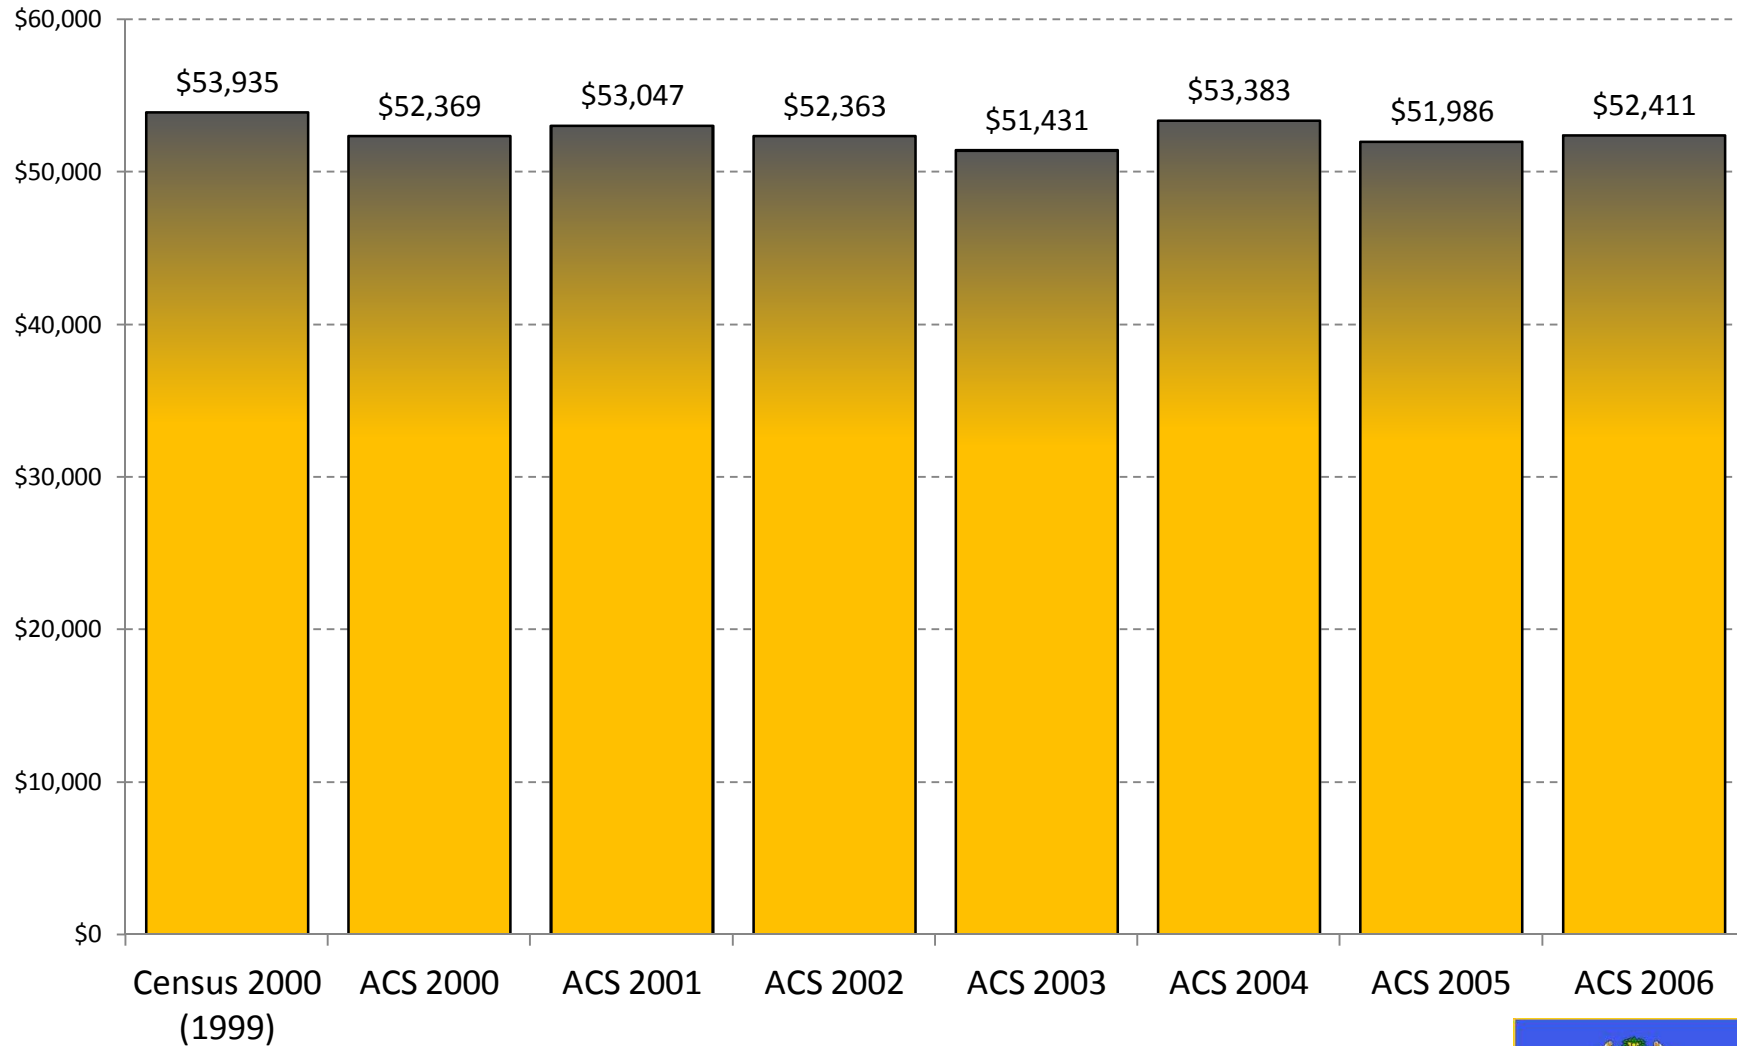

## Chart 2: Connecticut Median Household Income - 1999 to 2006

Census/ACS Income Inflation Adjusted to 1999 Dollars

■ CT Median Household Income

Inflation Adjustment Using BLS  
CPI Inflation Calculator at:  
[www.bls.gov/data/home.htm](http://www.bls.gov/data/home.htm)